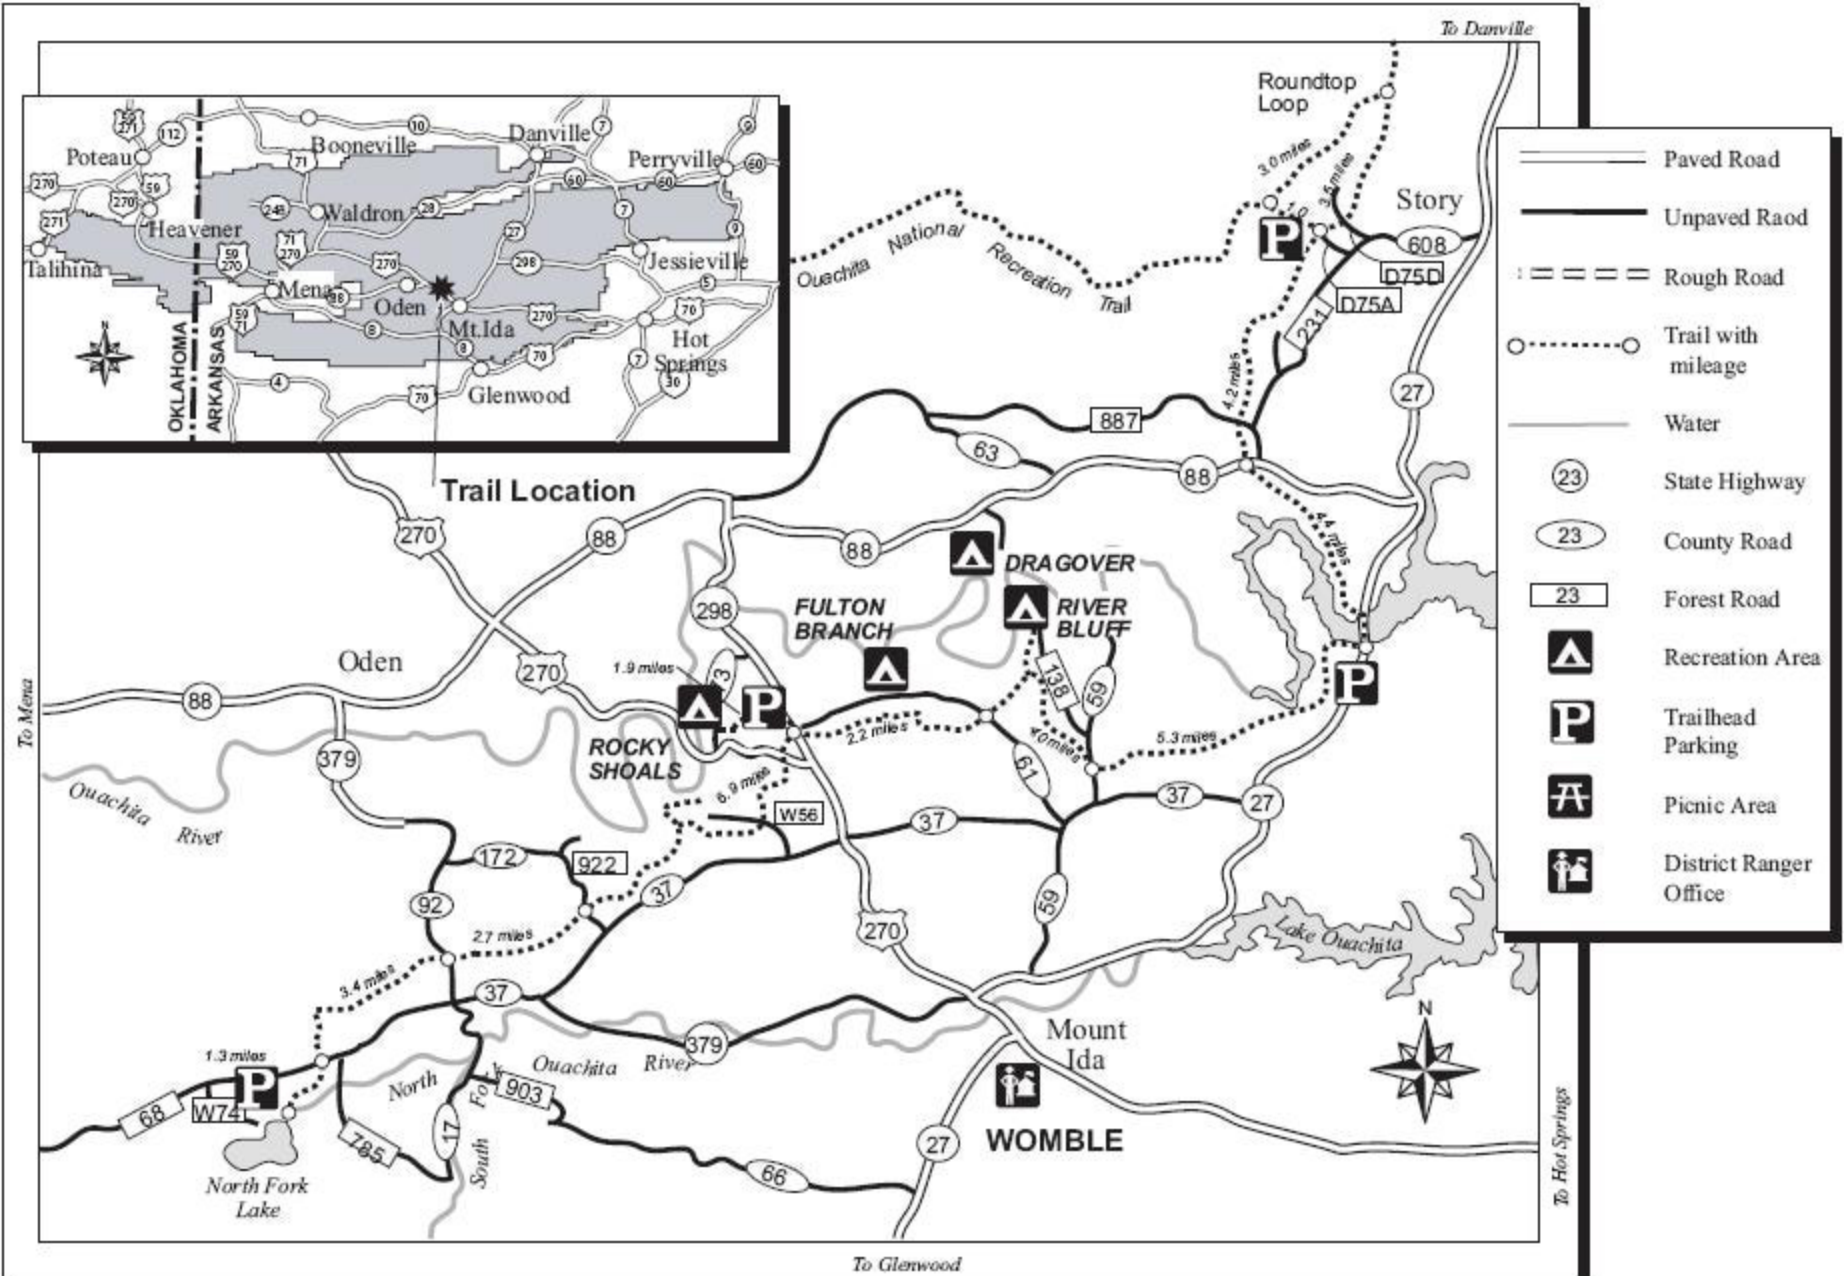

Womble Trail

Ouachita National Forest

USGS 7.5 Min. Quadrangle: Story, Oden, Mount Ida, Reed Mountain